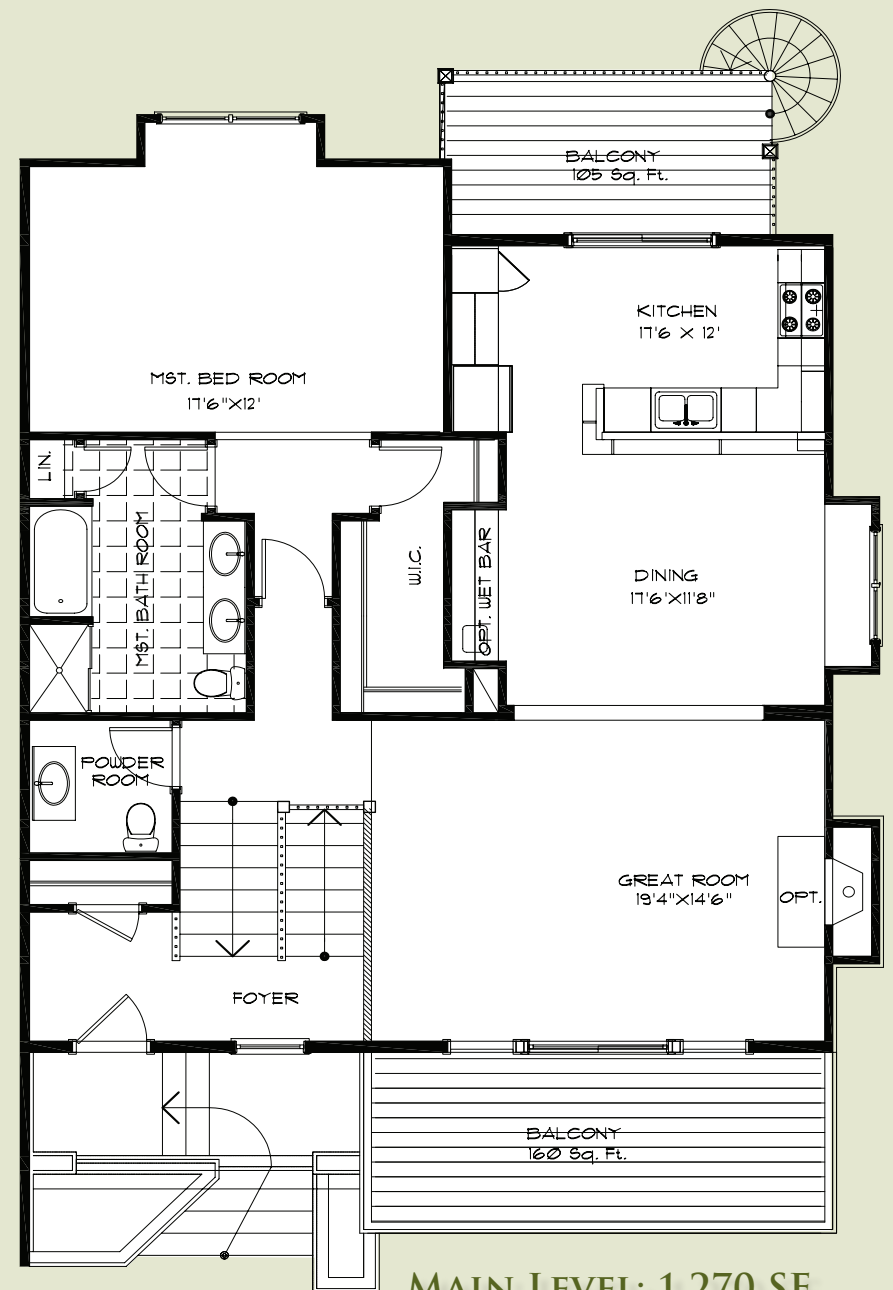

# THE MONTROSE

2,308 SF

LOWER LEVEL: 1,038 SF

MAIN LEVEL: 1,270 SF