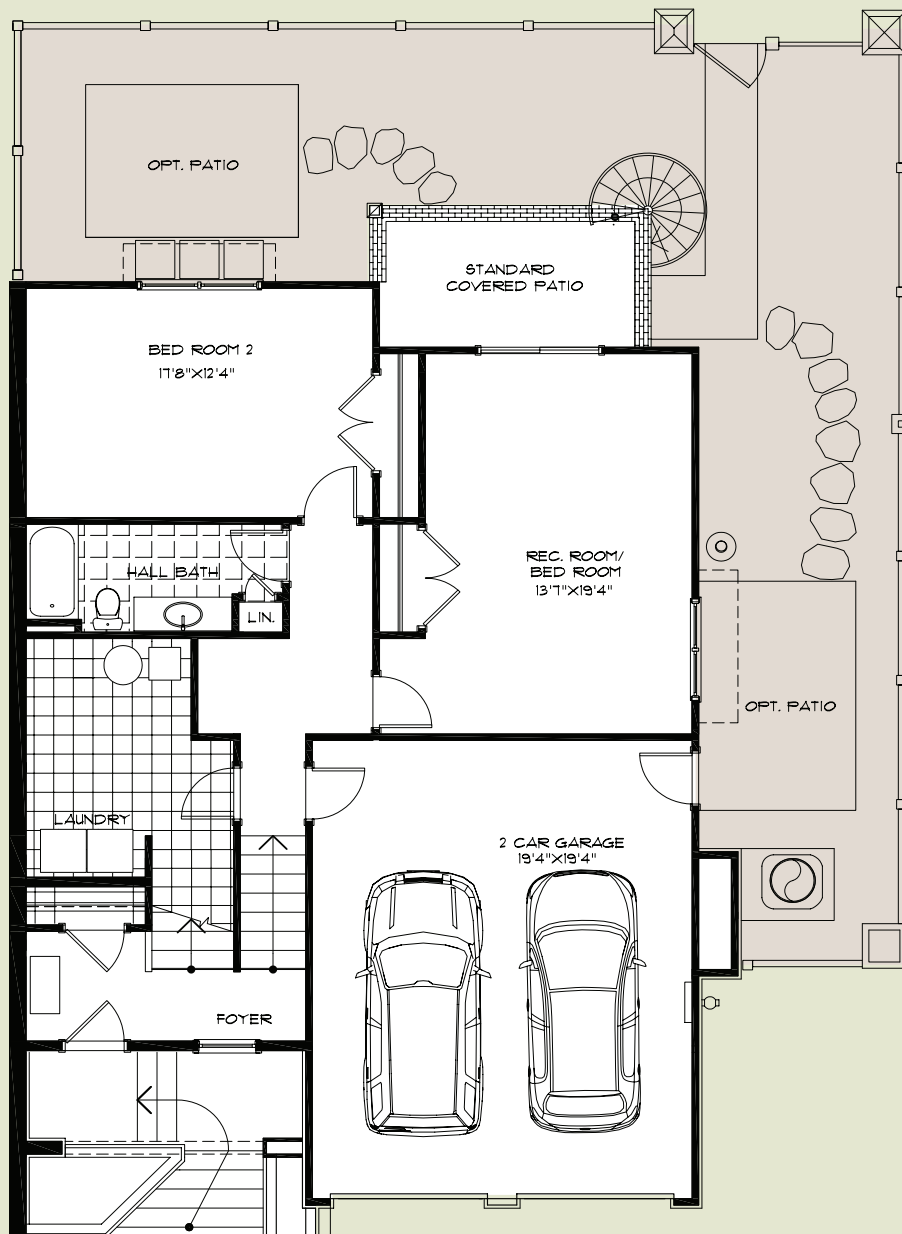

# THE MONTROSE

2,308 SF

LOWER LEVEL: 1,038 SF

MAIN LEVEL: 1,270 SF