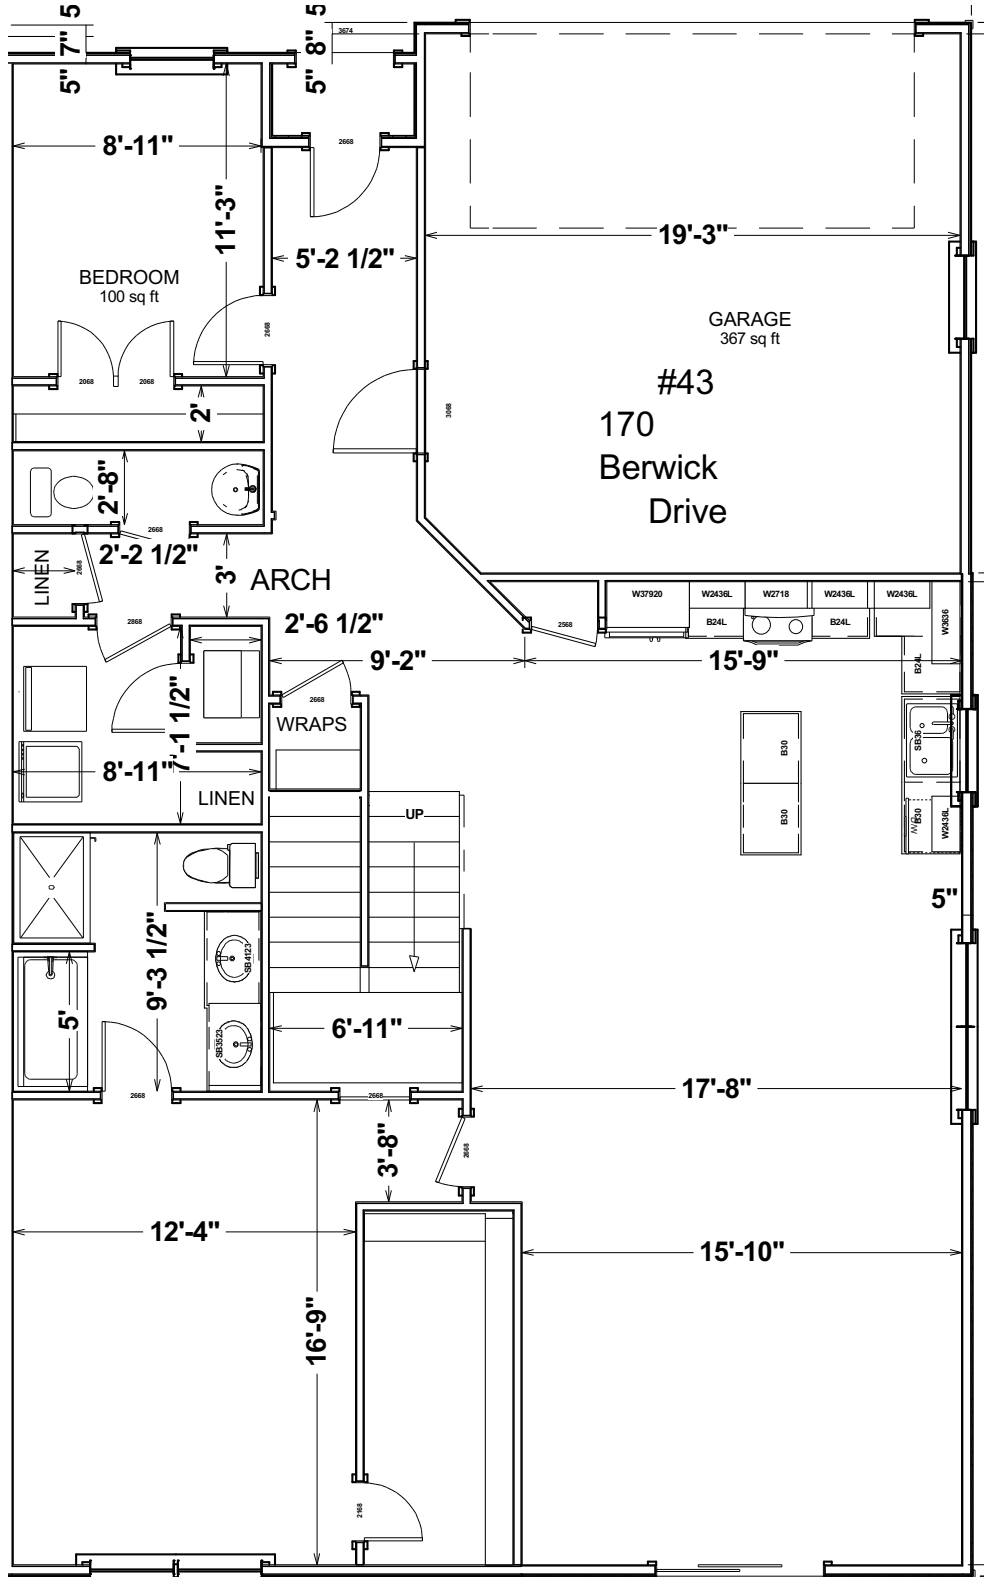

THE GLEN AT CROSS KEYS
LUXURY PAIRED HOMES

LOT 43 - THE PAIRED SYCAMORE

1ST LEVEL FLOOR PLANS...

THE GLEN AT CROSS KEYS
LUXURY PAIRED HOMES

LOT 43 - THE PAIRED SYCAMORE

2ND LEVEL FLOOR PLANS....