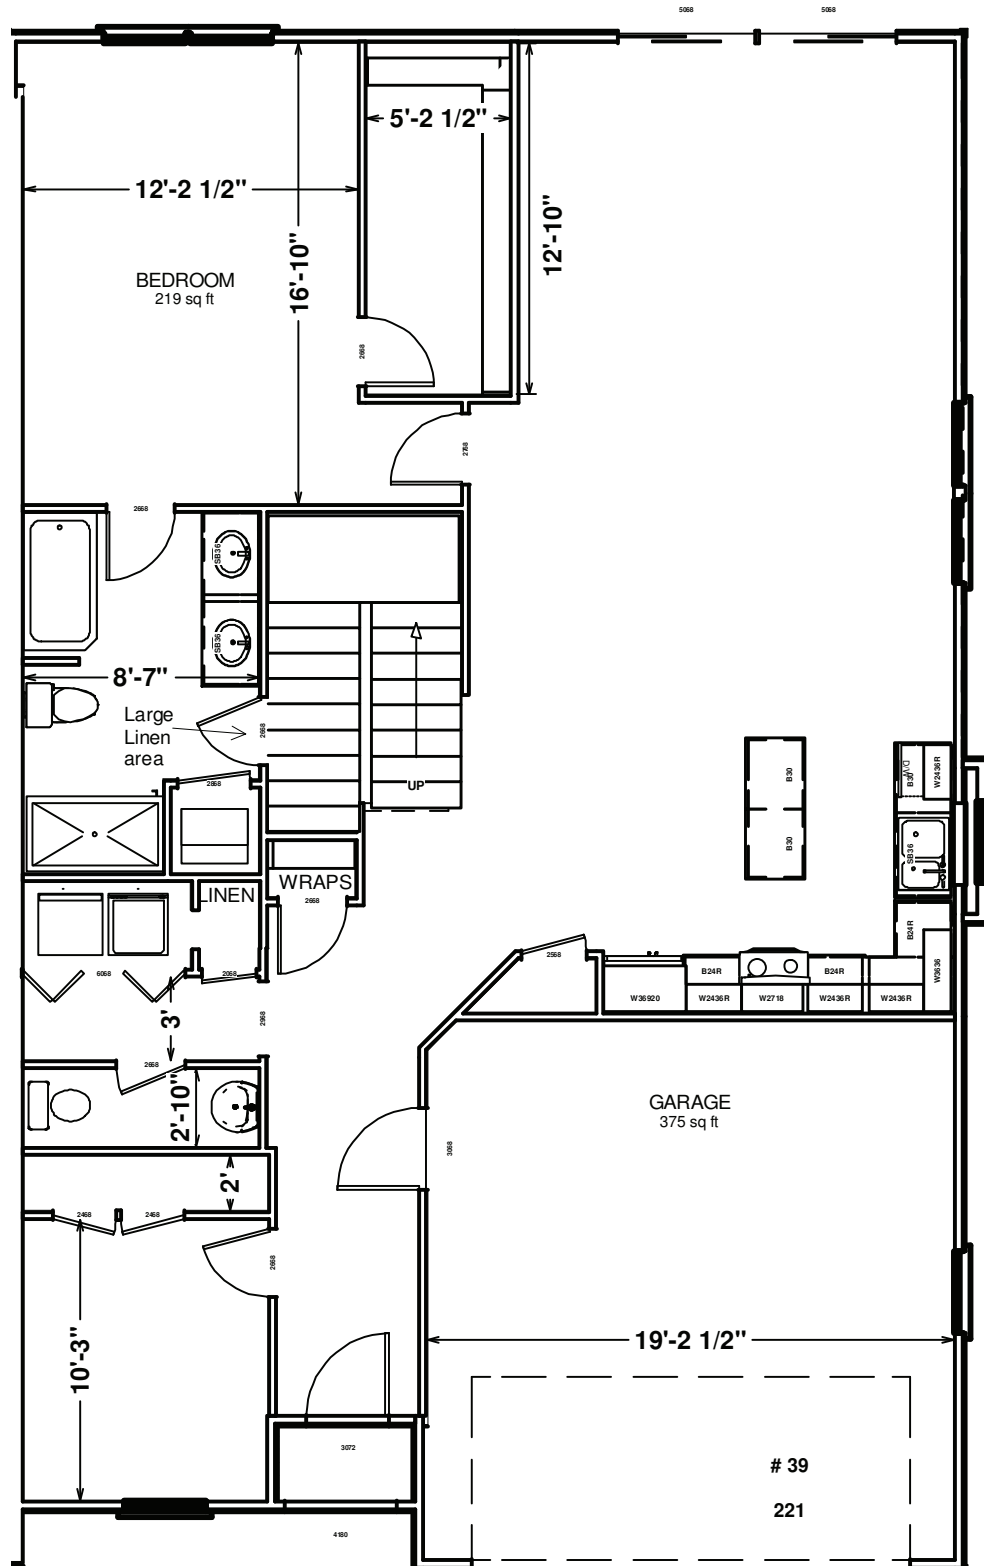

THE GLEN AT CROSS KEYS LUXURY PAIRED HOMES

LOT 40 - THE PAIRED SYCAMORE

1ST LEVEL FLOOR PLANS...

1560 habitable right

1066

THE GLEN AT CROSS KEYS LUXURY PAIRED HOMES

LOT 40 - THE PAIRED SYCAMORE

2ND LEVEL FLOOR PLANS...